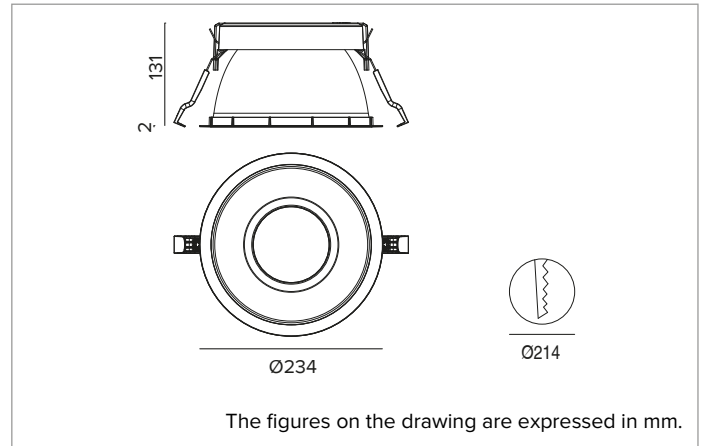

SOURCE

High efficiency Chip on Board LED Ra90.

Energy efficiency class: D

Nominal power: 36W

Nominal flux: 5415lm

Colour rendering index: 90

Rf: 90

Rg: 98

CCT nominal: 4000K

Lifetime (L80/B10): >50000h tq +25°C

ILLUMINOTECHNICAL CHARACTERISTICS

Low luminance deep UGR optic for high visual comfort. Optic composed of a deep thermoplastic reflector with reflective metallisation and a protective anti-scratch coating, a holographic acrylic diffuser screen and a highly reflective white thermoplastic internal recuperator. UGR<19 and L65<1000 cd/m² (EN 12464-1). IP54 protection for the visible parts of the installed fixture.

Optic: REFLECTOR

Beam angles: WFL (UGR)

Optical efficiency: 81%

Fixture flux: 4412lm

Luminous efficacy: 111lm/W

Photobiological safety: Compliant with RG1 low risk group

MECHANICAL CHARACTERISTICS

Die-cast black painted anodised aluminium heat sink. Reflective metallised thermoplastic material reflector with high luminous efficiency and visual comfort. Silicone sealing kit for water and dust protection. Trim version with an integrated white ring.

Colour and finish: Plaster white

Weight: 1.3Kg

Version: TRIM

Degree of protection: IP20 for recessed part

Degree of protection: IP54 for exposed part

ELECTRICAL CHARACTERISTICS

Integrated electronic ON-OFF driver.

Fixture Power: 40W

Power supply: 220-240Vac 50/60Hz

Insulation Class: CLASS 2

Type of driver / Control: ON-OFF

Driver included: YES

Class F: YES

SAFE FLICKER: PstLM=<1 and SVM=<0.4 (IEC TR 61547-1 and IEC TR 63158), to ensure a more comfortable and safe light

Ambient temperature: 0°C / +25°C

INSTALLATION

Quick tool-free mounting system for false ceiling installation from 0.5 to 30mm.

NOTES

110-277Vac version available on request.

WARRANTY

5 years.

WARNING

Luminaire designed for disposal/recycling at end-of-life. Replaceable (LED only) light source by a professional. Replaceable control gear by a professional.

Due to the technological evolution of the electronic components, the data provided may be updated, and as such, confirmation must be requested during the order process.

Luminous flux and power supply have +/-10% tolerances with respect to the indicated value. tq +25°C (CIE 121).

We reserve the right to make technical changes.

Targetti Sankey S.r.l.
Via Pratese, 164
50145 Firenze - Italy
Tel: +39 055 37911
targetti.com
targetti@targetti.com

CCIAA Firenze
Share Capital:
€ 500.000,00
VAT N. (IT):
01537660480
R.E.A.: FI-275656

TARGETTI